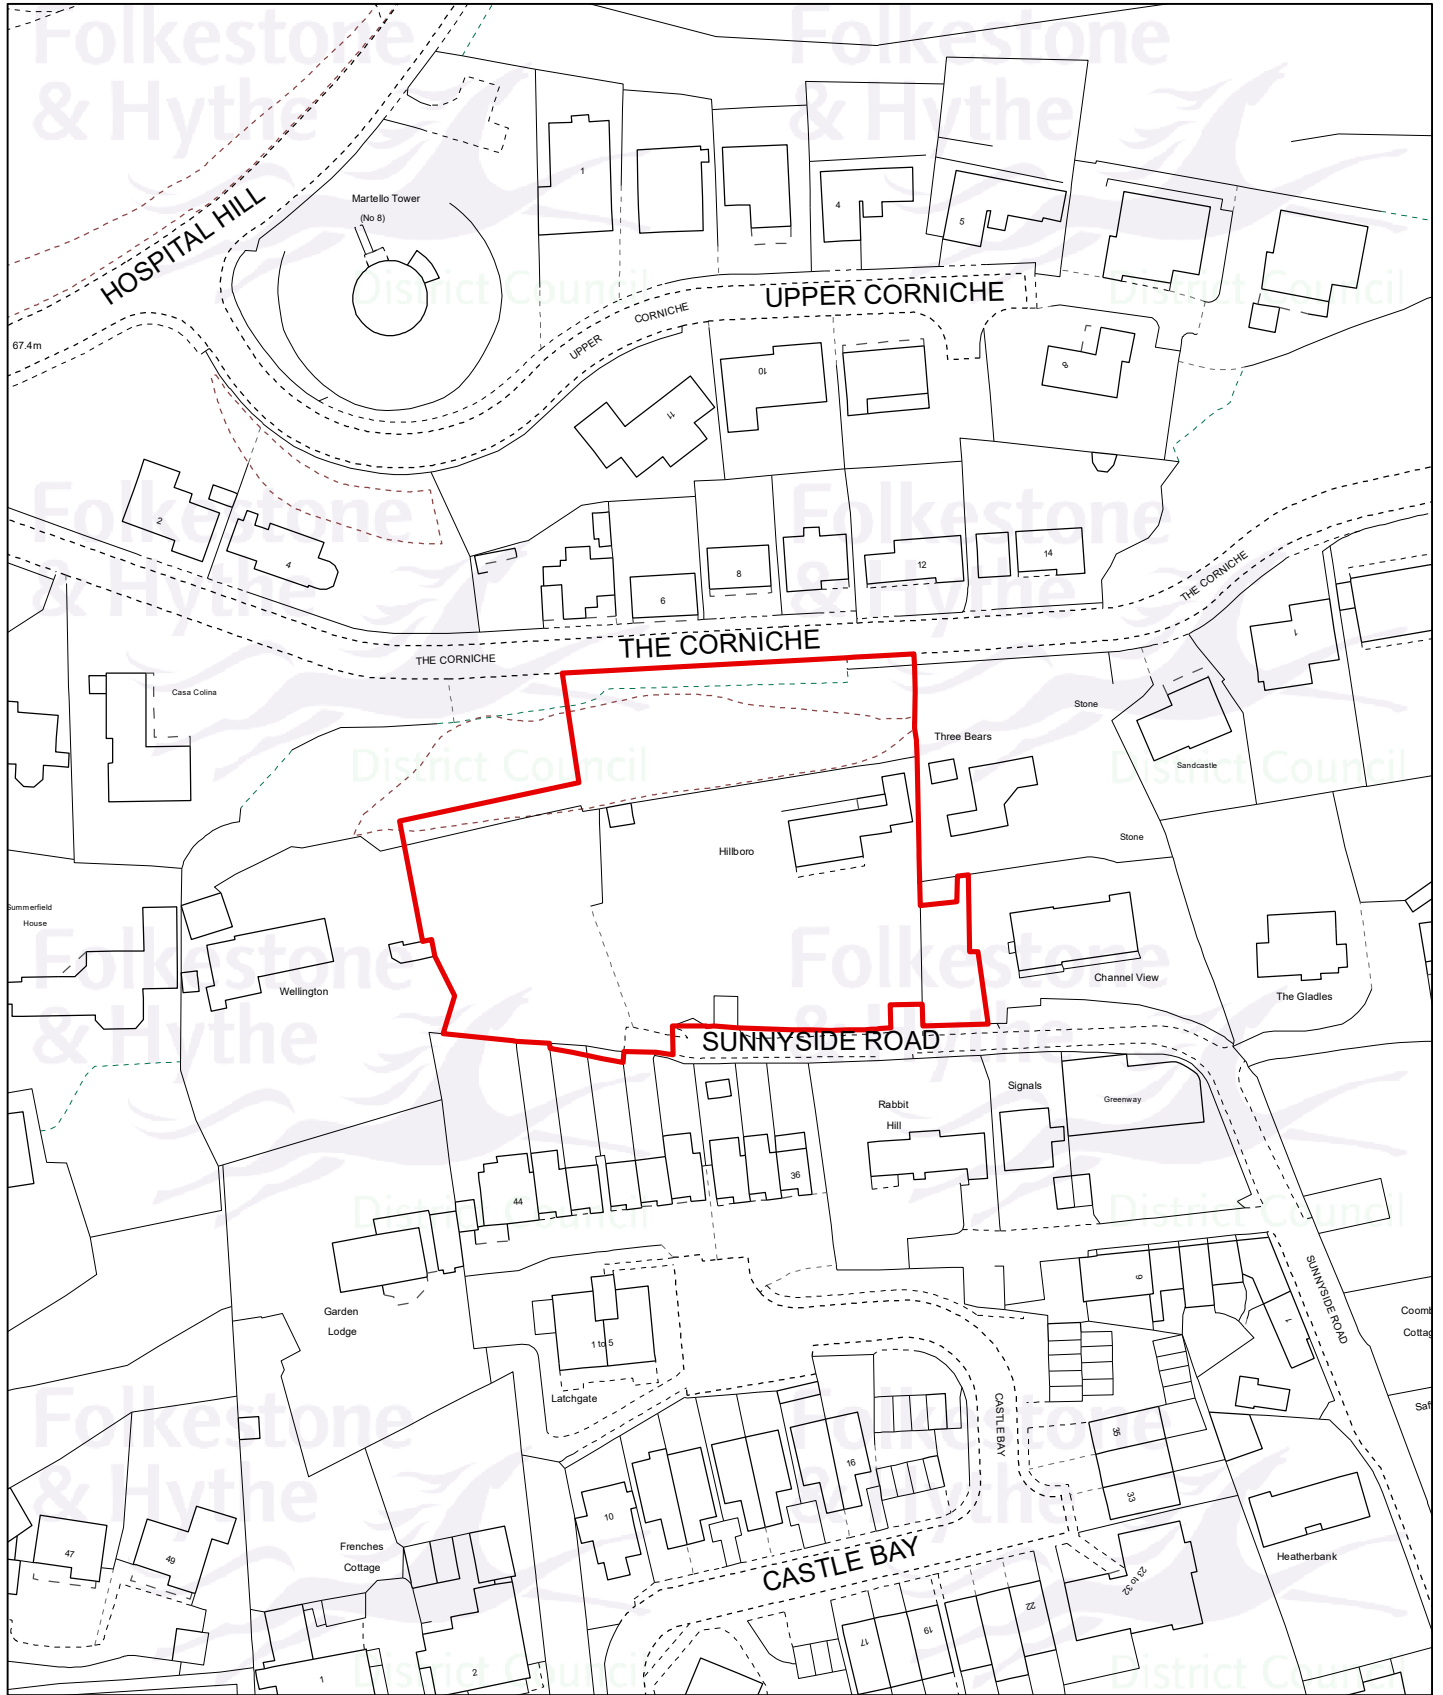

Plan referred to in Section 192

Hillboro, Sunnyside Road, Sandgate, Folkestone, CT20 3DR

Planning Application:
21/2369/FH

Drawn date:
05 Apr 2022

Drawn by:
A.Gheorghita

Drawing ref:
1935/CO/LS

Llywelyn Lloyd
Chief Planning Officer

Contains Ordnance Survey data
© Crown copyright and database right
Folkestone & Hythe District Council 100019677 - 2022

Drawn at 1:1,250 on A4