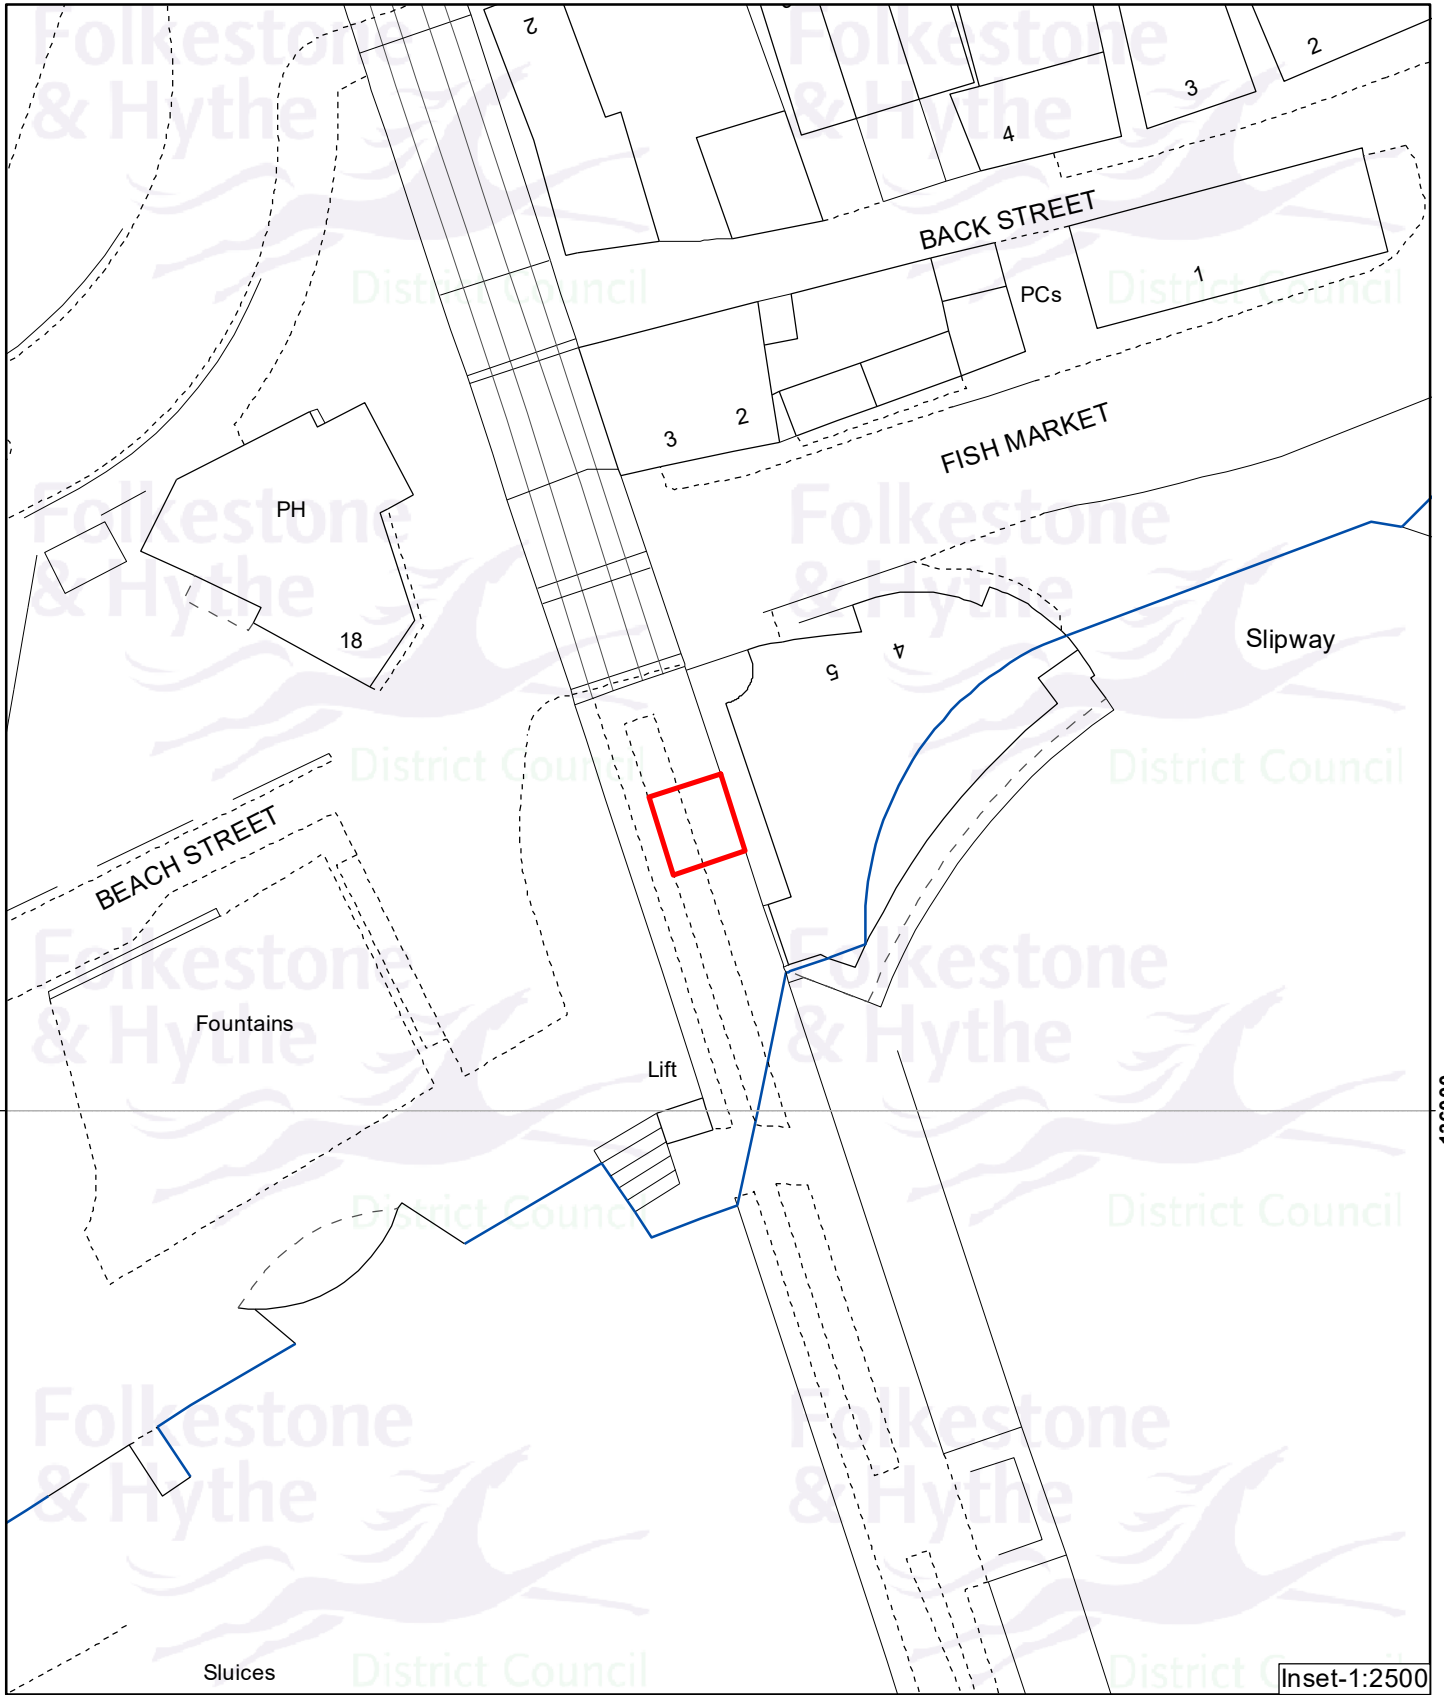

21/1493/FH - Folkestone Harbour, Harbour Approach Road, Folkestone, CT20 1QH

Drawn date:
22 Nov 2021

Drawn by:
Brian Harper

Drawing ref:
2336/COP/LS

Contains Ordnance Survey data
© Crown copyright and database right
Folkestone & Hythe District Council 100019677 - 2021

Meters

0 5 10 20 30 40 50

Folkestone & Hythe
District Council

Drawn at 1:500 on A4