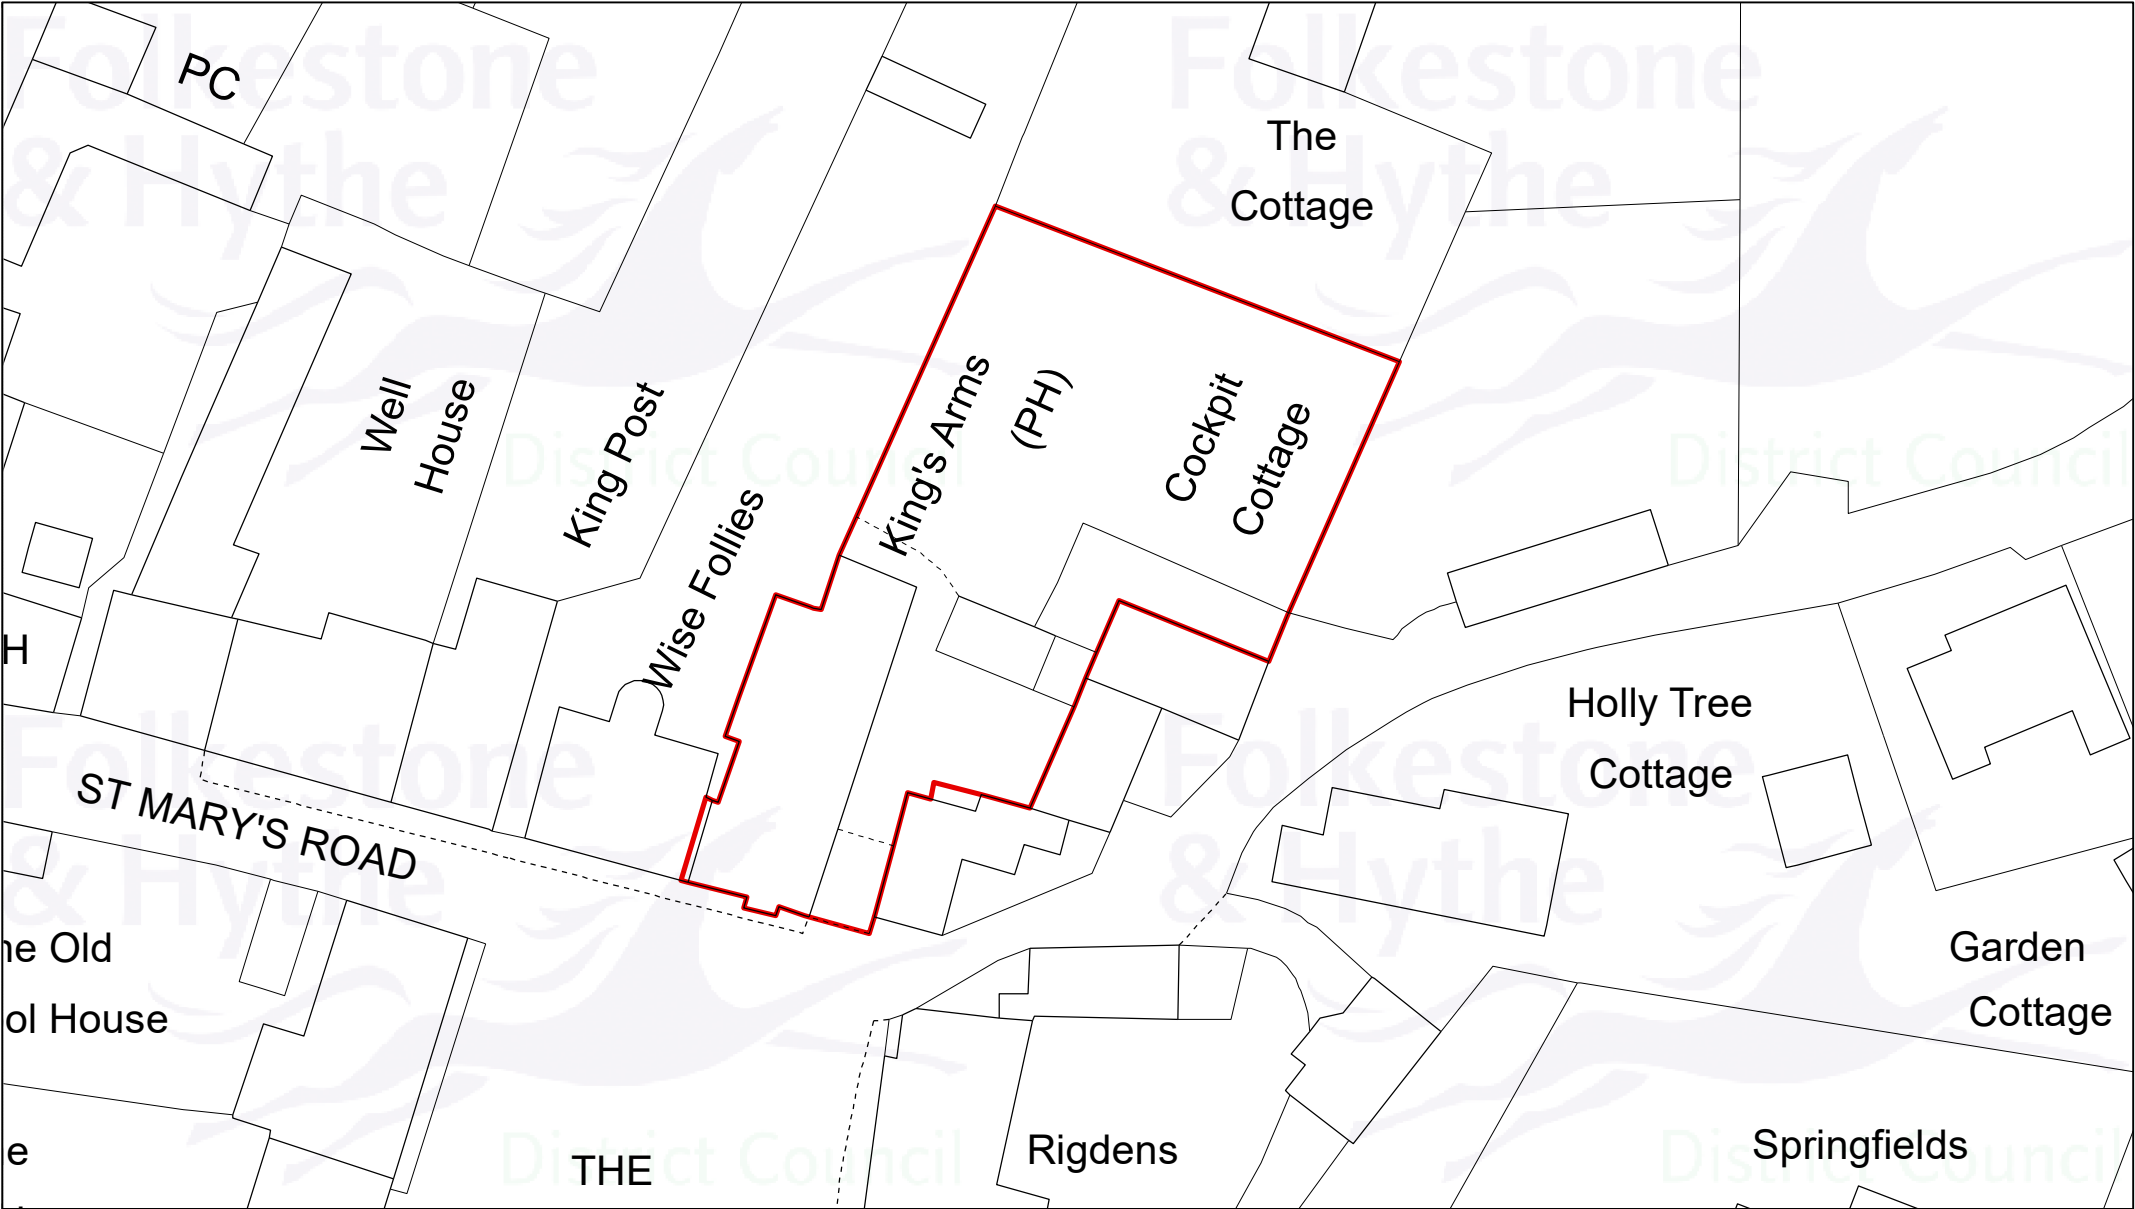

Kings Arms, The Square, Elham, Canterbury, CT4 6TJ

617669

617669

143667

Drawn date:  
12 Jan 2022

Drawn by:  
A. Gheorghita

Drawing ref:  
1714/CO/LS

Contains Ordnance Survey data  
© Crown copyright and database right  
Folkestone & Hythe District Council 100019677 - 2022