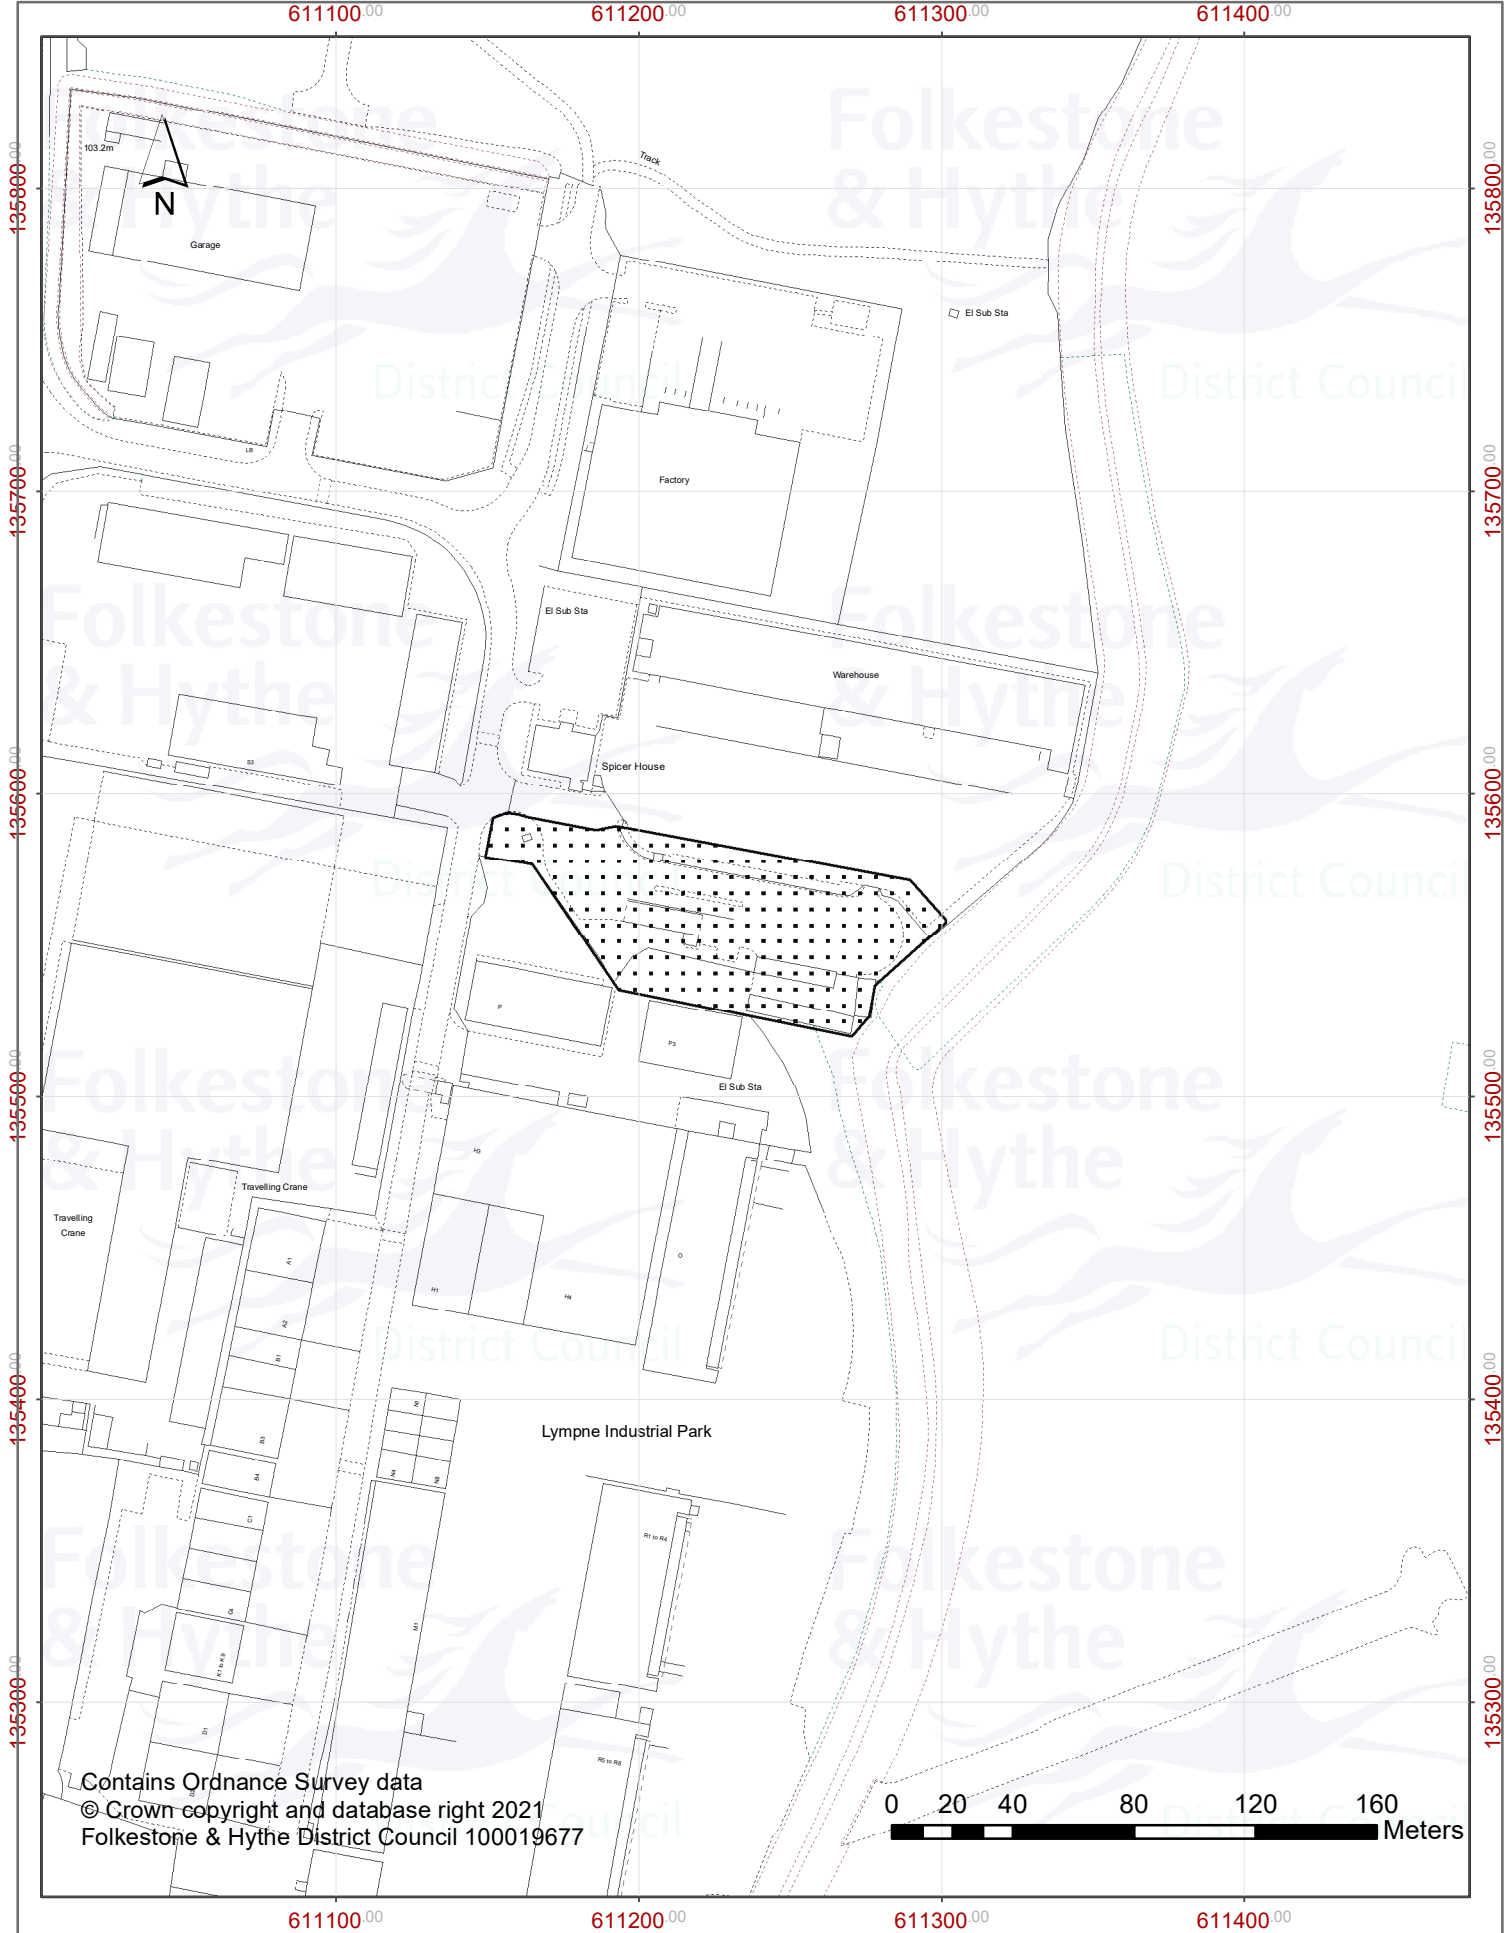

20/2024/FH  
Truck Wash at Spicers of Hythe  
Lymgne Industrial Estate  
Lymgne

Contains Ordnance Survey data  
© Crown copyright and database right 2021  
Folkestone & Hythe District Council 100019677