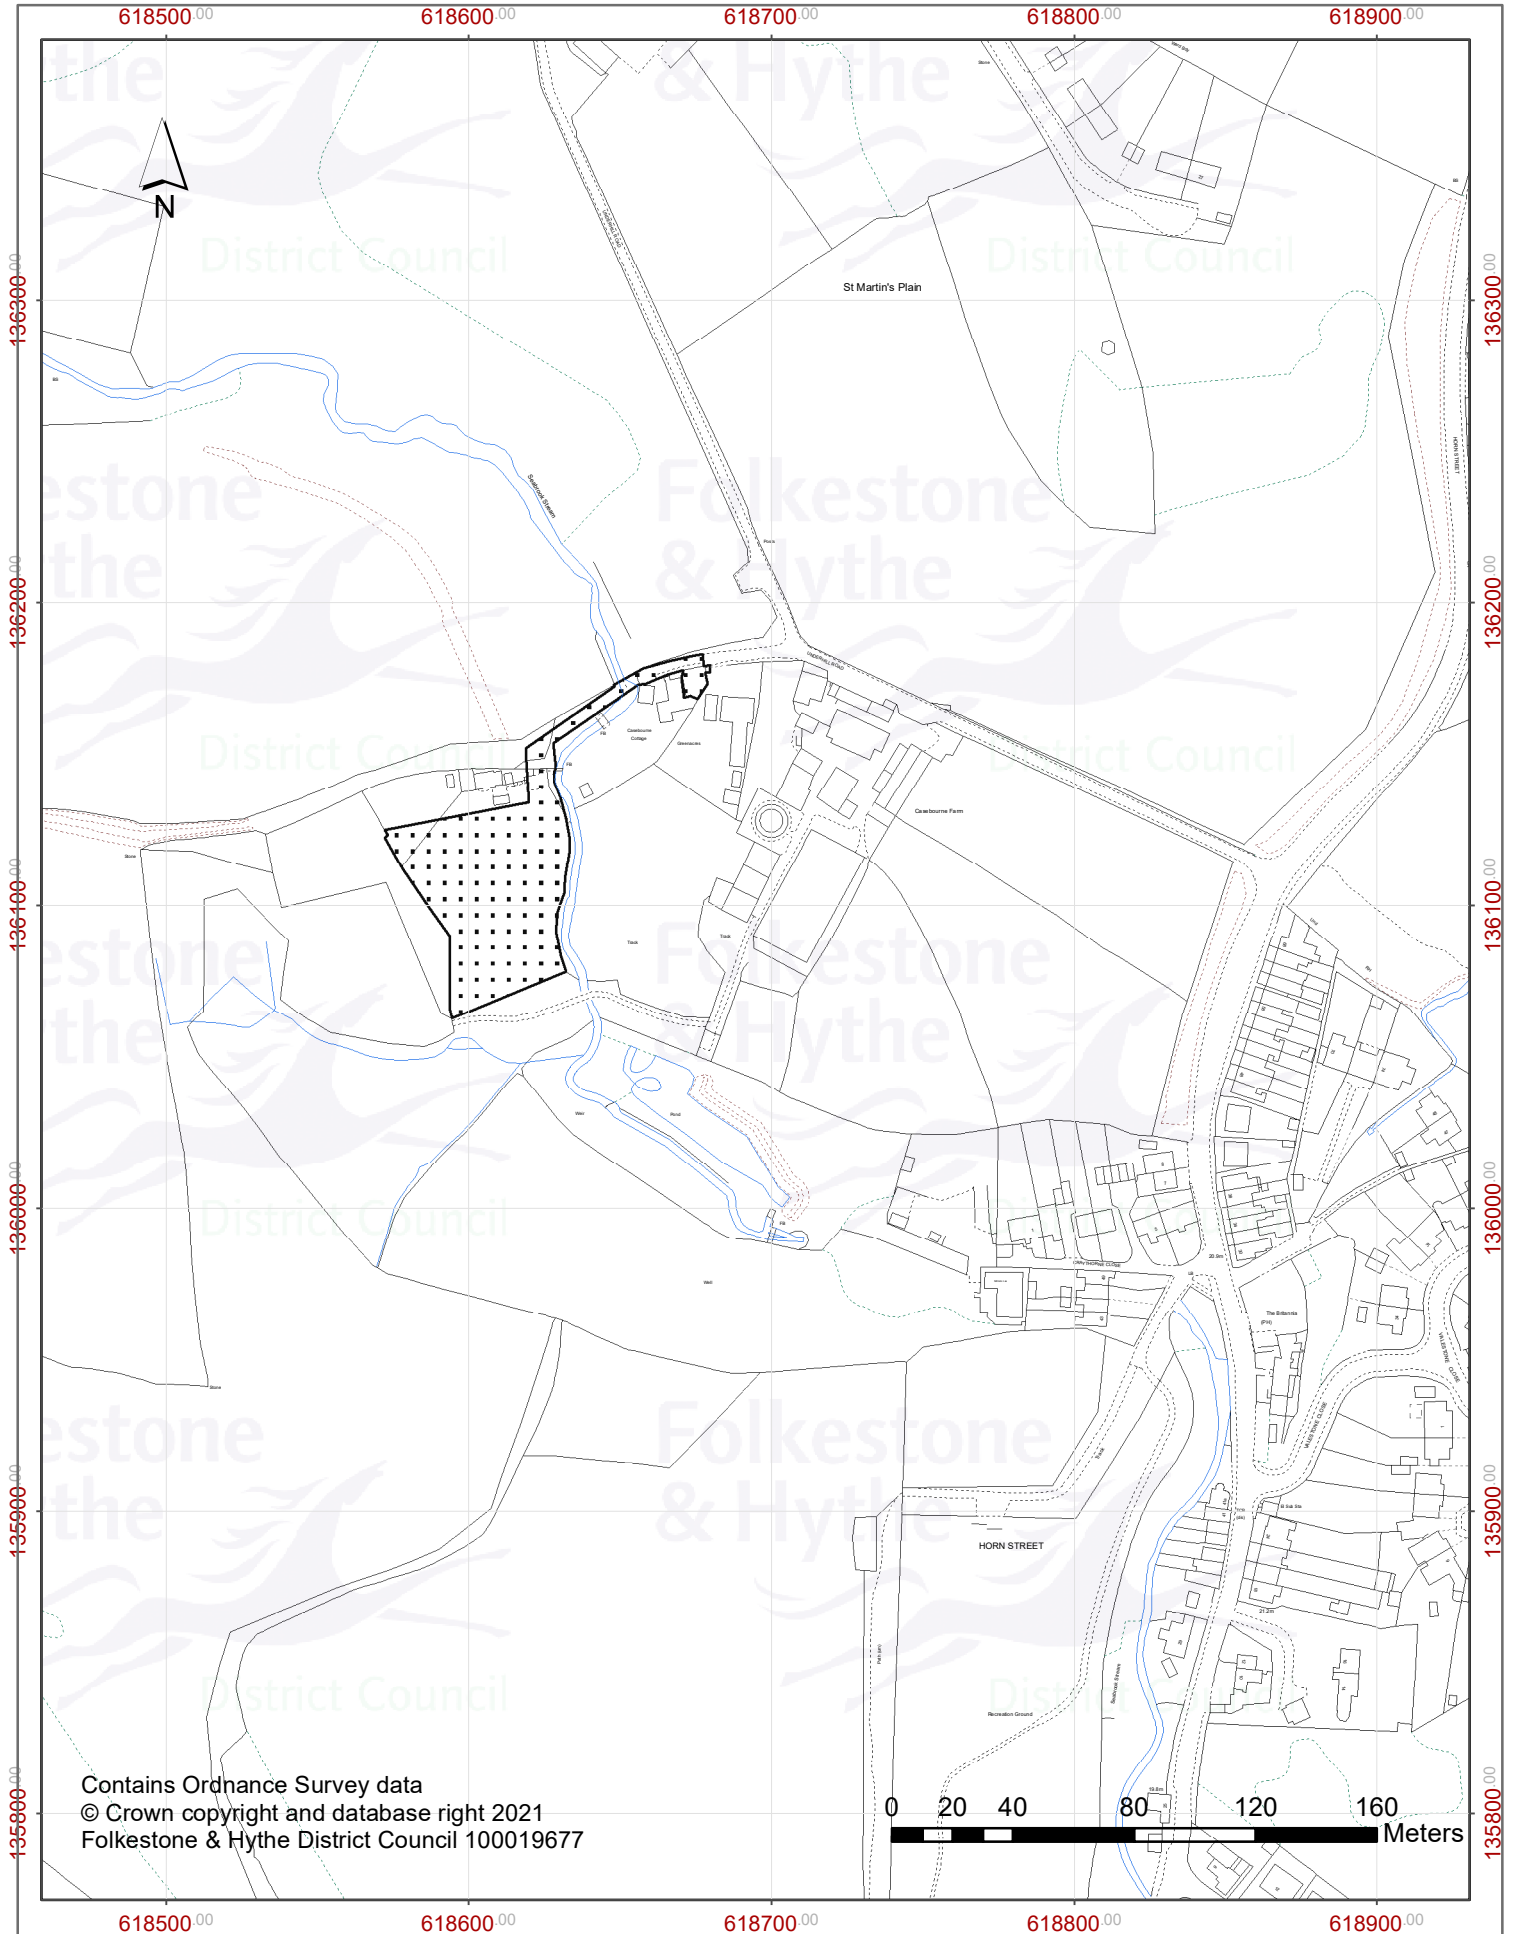

20/2091/FH  
Land adjoining Casebourne Cottage  
Undercliff Road  
Folkestone

Contains Ordnance Survey data  
© Crown copyright and database right 2021  
Folkestone & Hythe District Council 100019677

0 20 40 80 120 160 Meters