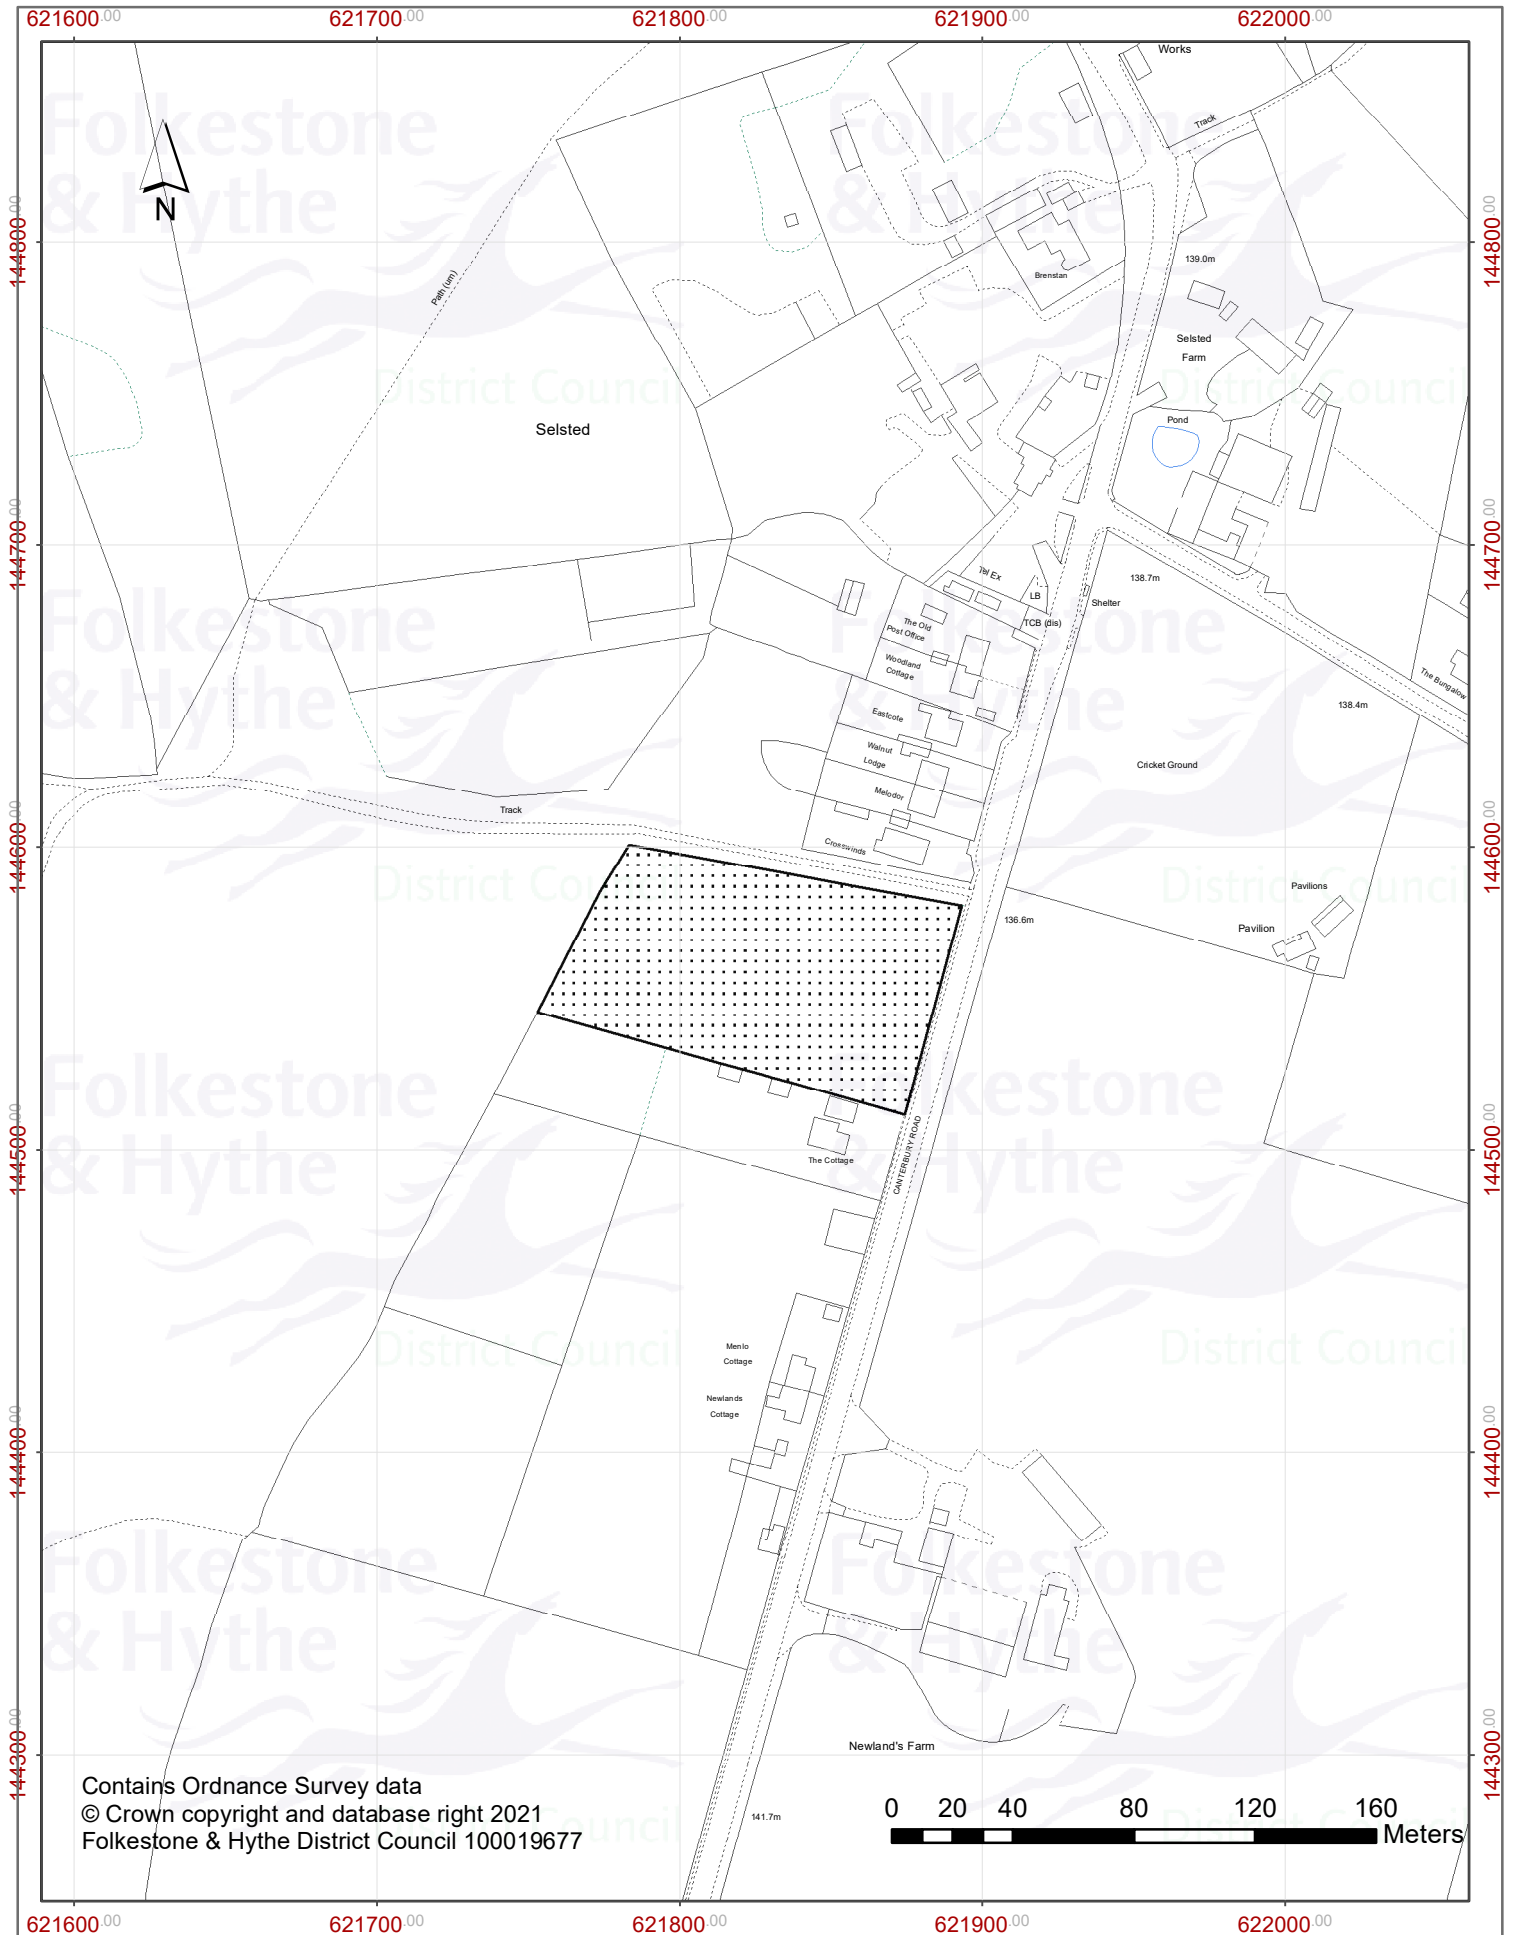

Agenda Item
Land adjoining The Cottage
Canterbury Road
Selsted

Contains Ordnance Survey data
© Crown copyright and database right 2021
Folkestone & Hythe District Council 100019677

0 20 40 80 120 160
Meters