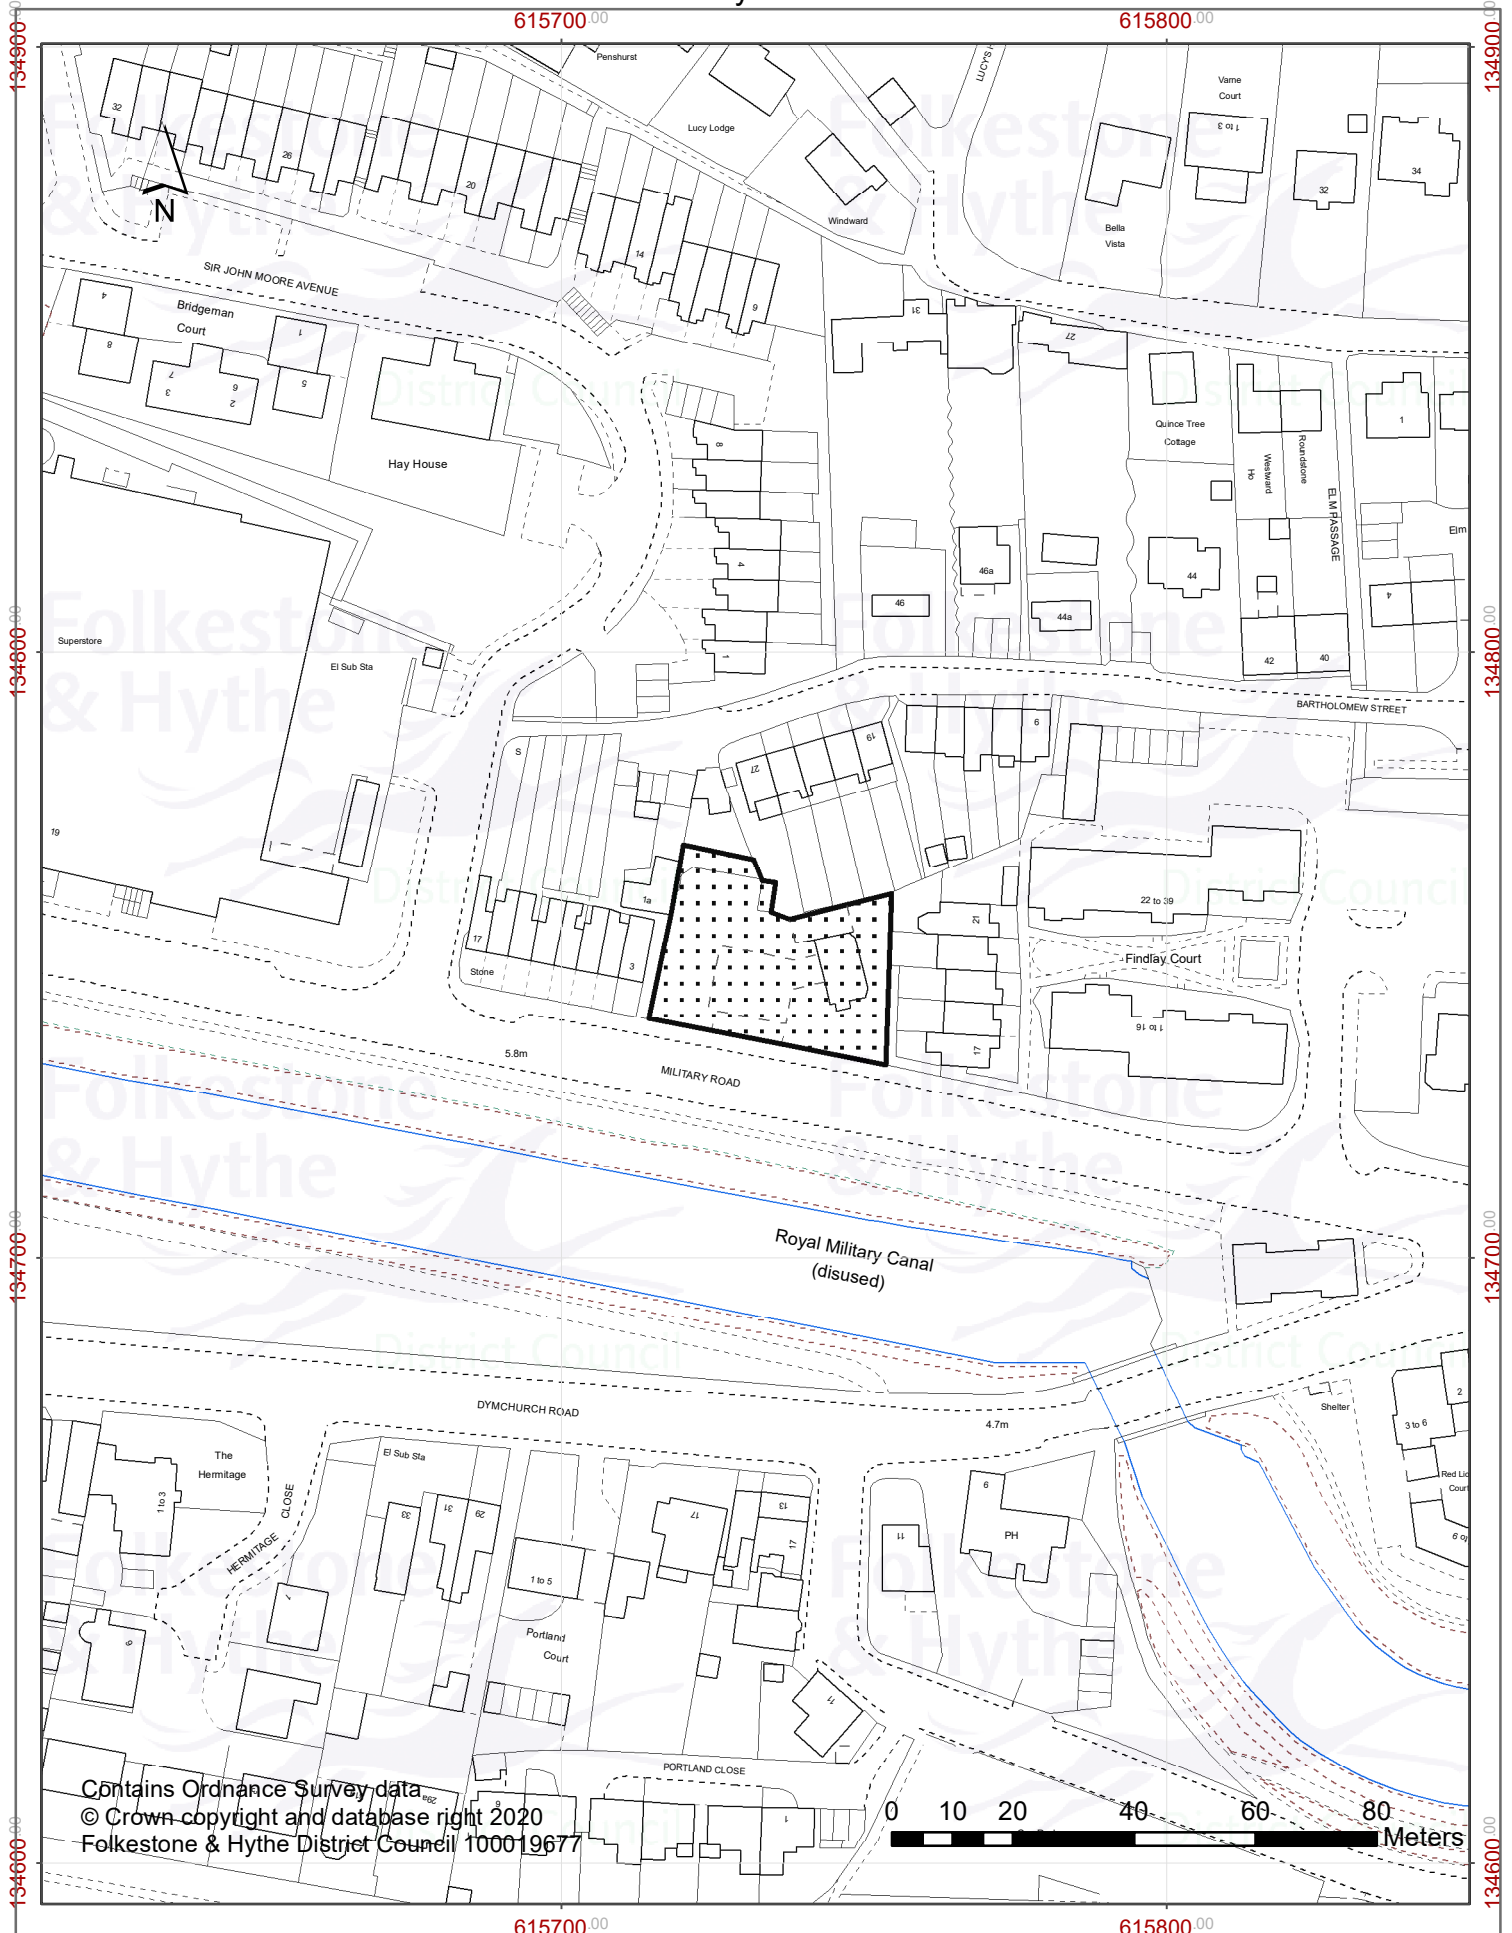

Y19/0653/FH
Ordnance Garage
Military Road
Hythe

Contains Ordnance Survey data
© Crown copyright and database right 2020
Folkestone & Hythe District Council 100019677