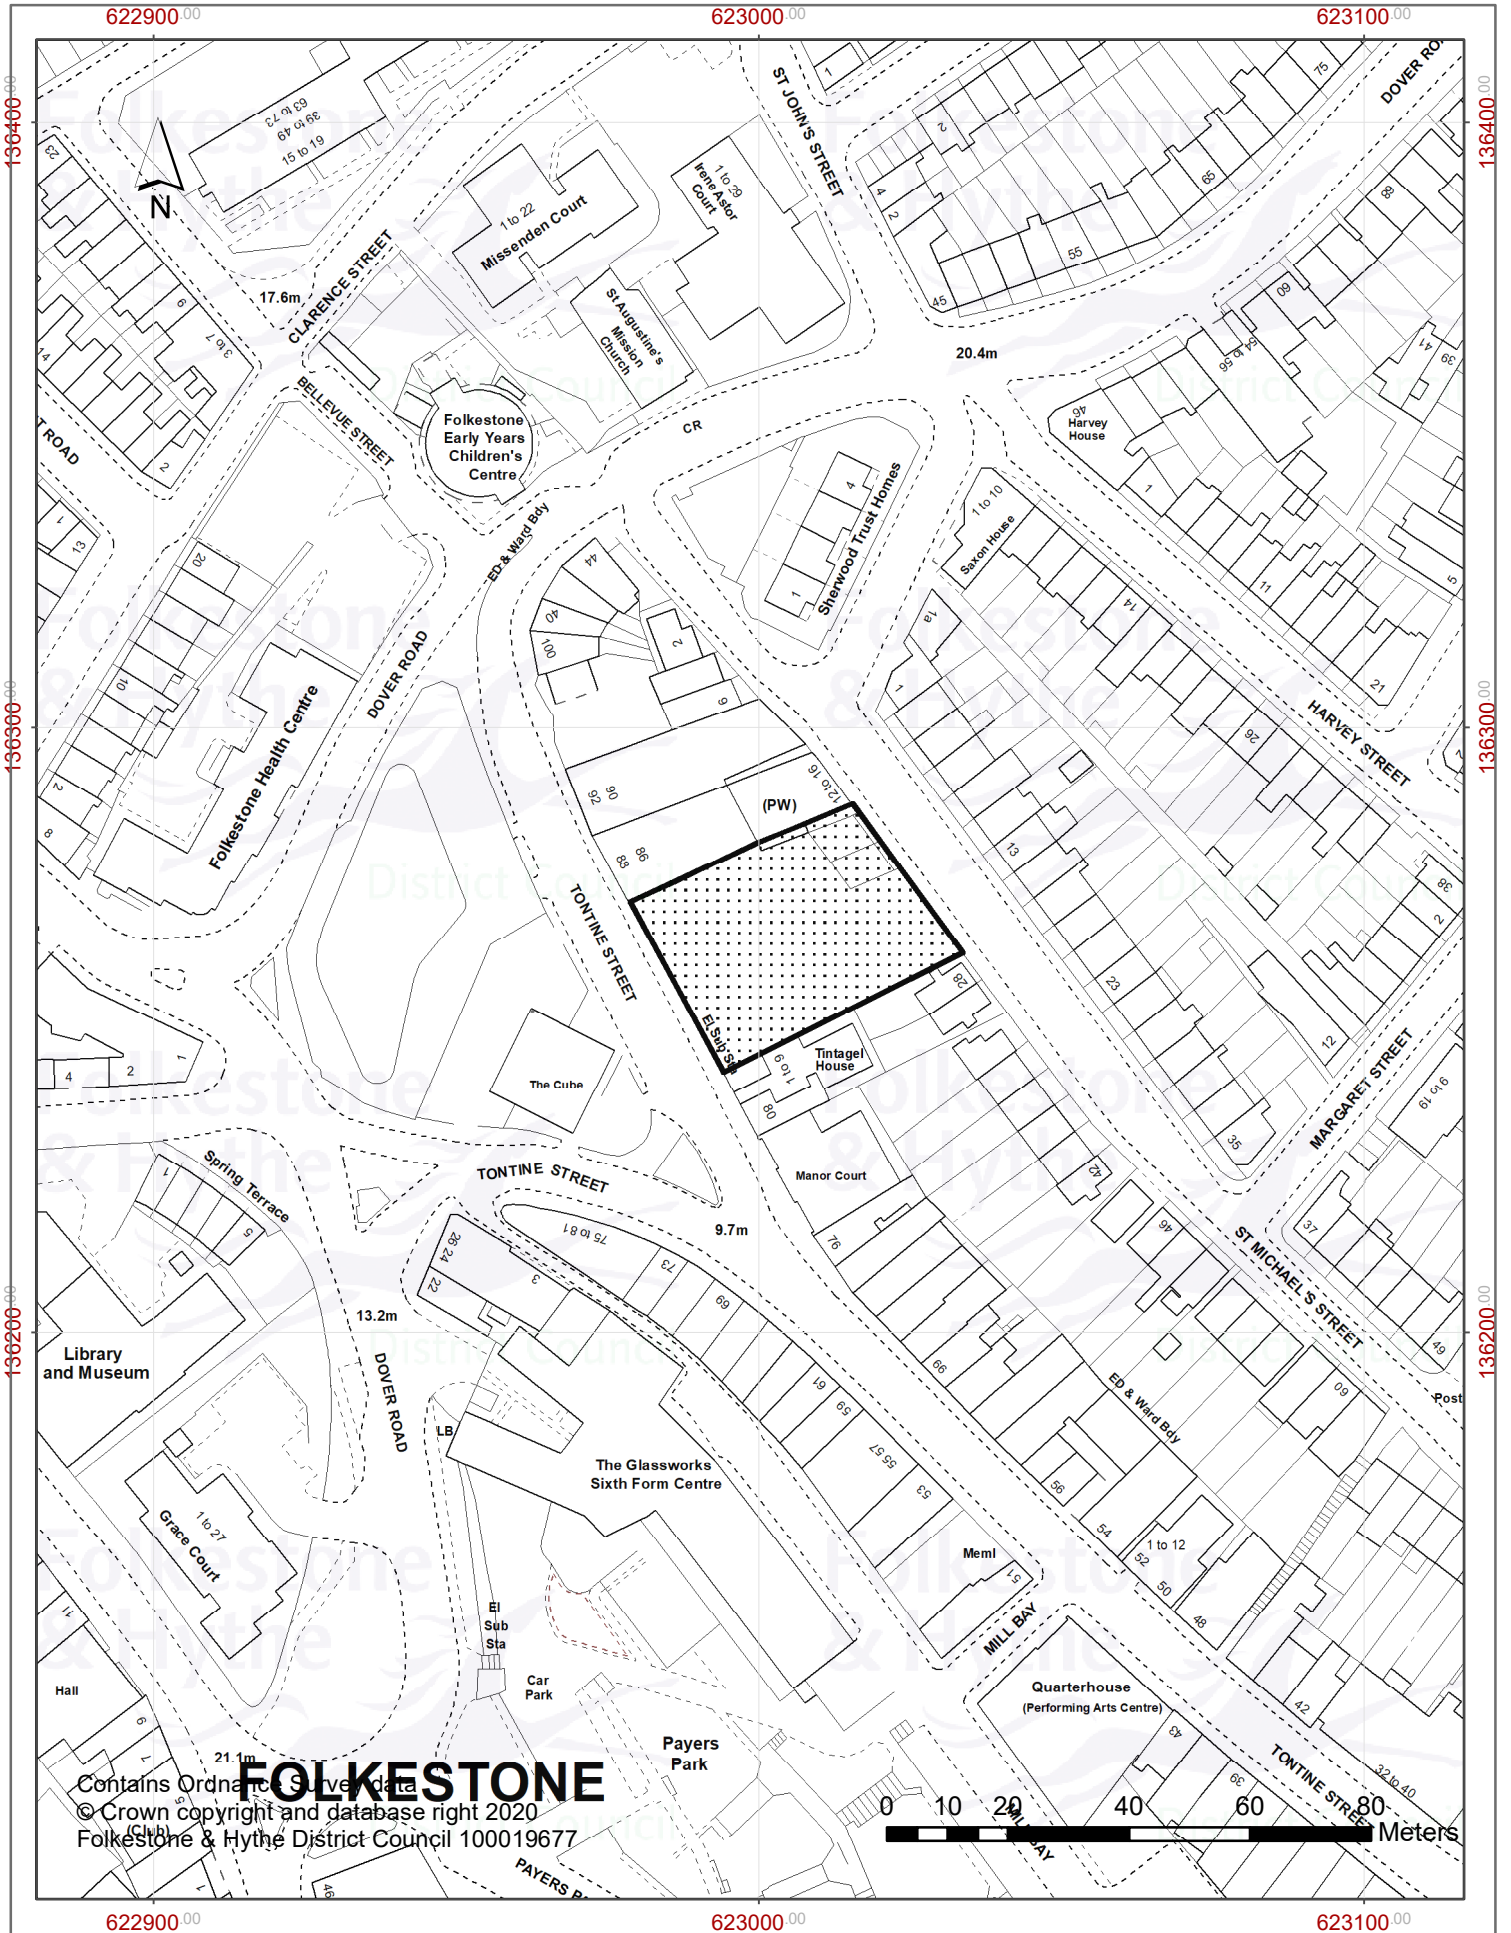

Y19/0016/FH
Land adjoining 86-88 Tontine Street
Folkestone

Contains Ordnance Survey data
© Crown copyright and database right 2020
Folkestone & Hythe District Council 100019677

FOLKESTONE